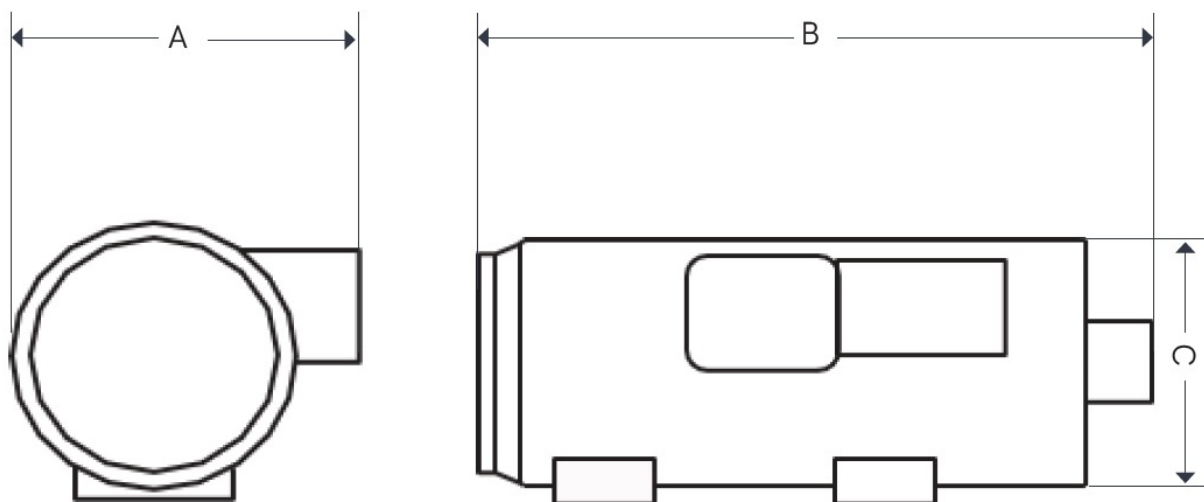

Model	Uts.	GO 50			GO 100		
Gas		Diesel	Natural Gas	Propane	Diesel	Natural Gas	Propane
Thermal power	kW	49,80	50,08	49,98	99,80	94,63	97,89
Air Flow	m3/h	4100			7500		
Consumption	kg/h	3,94	-	3,67	7,9	-	7,12
Consumption	m3/h	-	4,554	1,83	-	8,684	3,549
Gas Pressure	mbar	-	20,00	30/37	-	20,00	30/37
Power consumption	W	750	800	800	1000	1200	1200
Electrical connection		230V / 50 Hz			230V / 50 Hz		
A	mm	1379			1781		
B	mm	690			831		
C	mm	630			776		
Weight	kg	75			135		