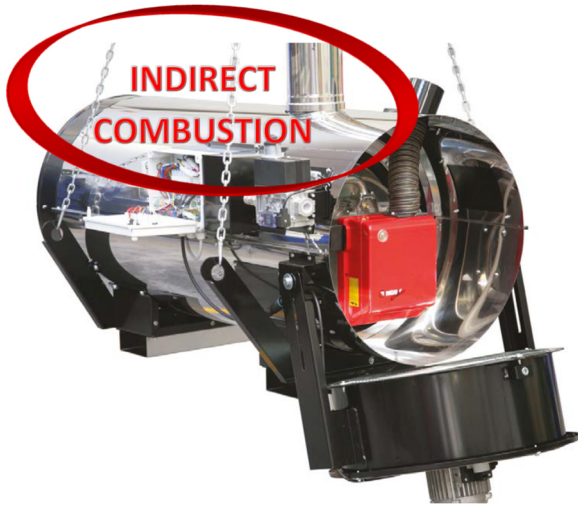

COPILOT SOL GO

Indirect Combustion Gas Generator

The **COPILOT SOL GO** gas generator directly heats the air in a livestock house without introducing combustion gases into it, thanks to its **indirect combustion system**.

FEATURES

- Internal and external structure in **stainless steel**.
- Independent automatic burner.
- Available in Diesel, Propane and Natural Gas
- **Compact**, but at the same time **easy to inspect** thanks to the special burner access solution.
- Control can be carried out by a **central control unit** or by a **thermostat**.
- Fully **automatic** with electric ignition.
- **Equipped as standard with a snorkel connection**, it takes in air from the outside that is completely clean, avoiding dirt on the burner, increasing the performance of the generator, allowing its useful life to be extended.
- It can also be used as a fan in the warmer months thanks to the winter-summer switch.