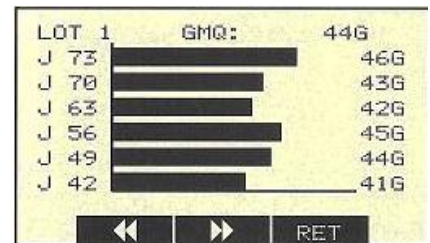

COPILOT NET PS LAP1

Electronic Scale

Assess the growth of your animals **accurately and quickly.**

WEIGHING FEATURES

- From 8 to 10 adult rabbits
- Up to 40kg.
- Value of accuracy: 20gr.
- Ergonomic
- curve of daily weight gain
- Measurements reliable and secure
- Weighing time divided by 3

PRECISION AND SPEED

FEAUTES

TERMINAL POCKET

Model	Terminal Pocket	Power	Max. load	Dimensions (L x H x W)	Weight
PS-LAPI S	Portable scale	3 batteries 1,5 V LR06	40	120 x 230 x 170	1,1 Kg
PS-LAPI C	Scale in cart	3 batteries 1,5 V LR06	40	620 x 970 x 410	18 Kg.