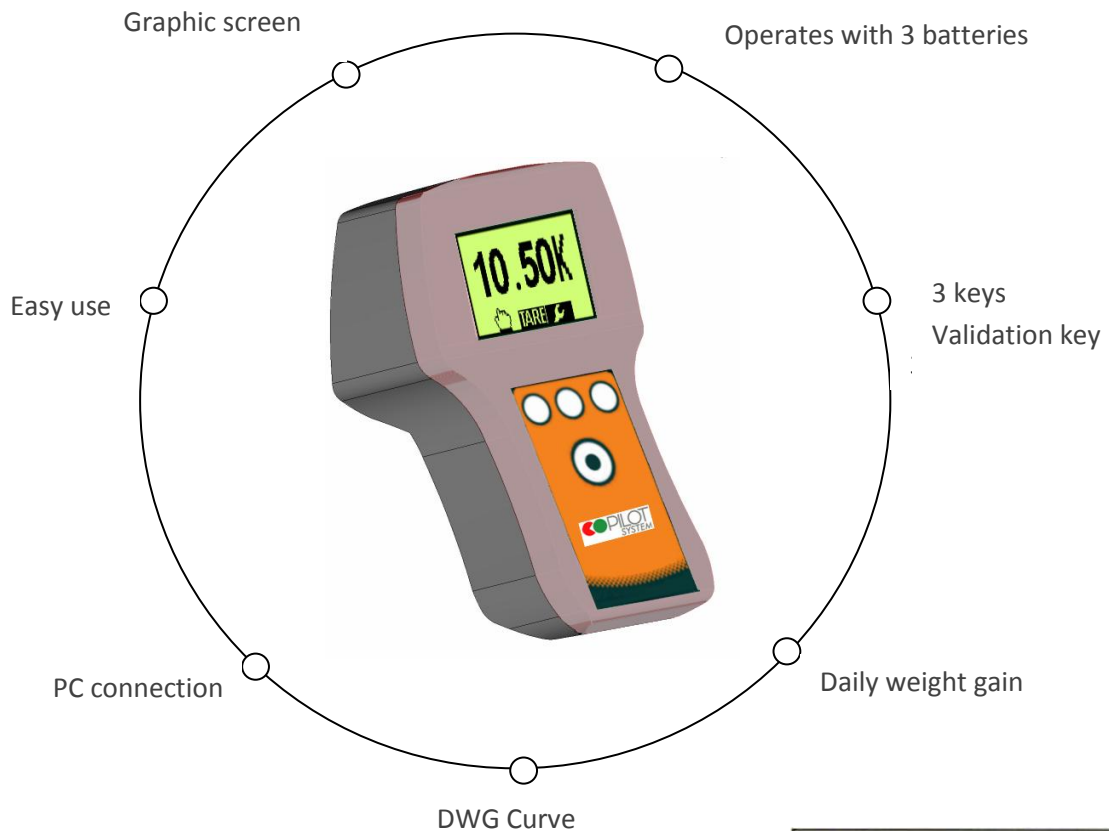

COPILOT NET PS LAP1

Electronic Scale

Assess the growth of your animals **accurately and quickly.**

WEIGHING FEATURES

- From 8 to 10 adult rabbits
- Up to 40kg.
- Value of accuracy: 20gr.
- Ergonomic
- curve of daily weight gain
- Measurements reliable and secure
- Weighing time divided by 3

PRECISION AND SPEED

FEAUTES

TERMINAL POCKET

Model	Terminal Pocket	Power	Max. load	Dimensions (L x H x W)	Weight
PS-LAPI S	Portable scale	3 batteries 1,5 V LR06	40	120 x 230 x 170	1,1 Kg
PS-LAPI C	Scale in cart	3 batteries 1,5 V LR06	40	620 x 970 x 410	18 Kg.

PRECISION AND SPEED