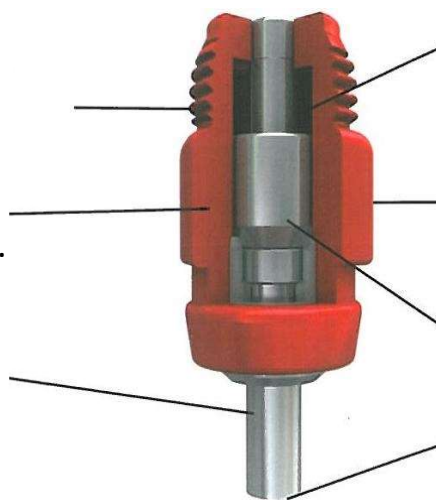

COPILOT OPTIGROW

Multidirectional waterer

Waterer system for chicken, 1st age turkeys, quail and breeder hens.

FEATURES

- New generation **multidirectional nipple**.
- Corrosion resistant **stainless steel** flow regulator.
- Optimal **design** for a perfect cleaning.

Minimal shutter
4mm only

Stronger wall
Greater resistance.

Easy opening
Improves start.

Smooth surface
More hygiene and less friction.

Wide body
Greater visibility.

Solid hammer
Better tightness.

Big pin
Supports larger drops.