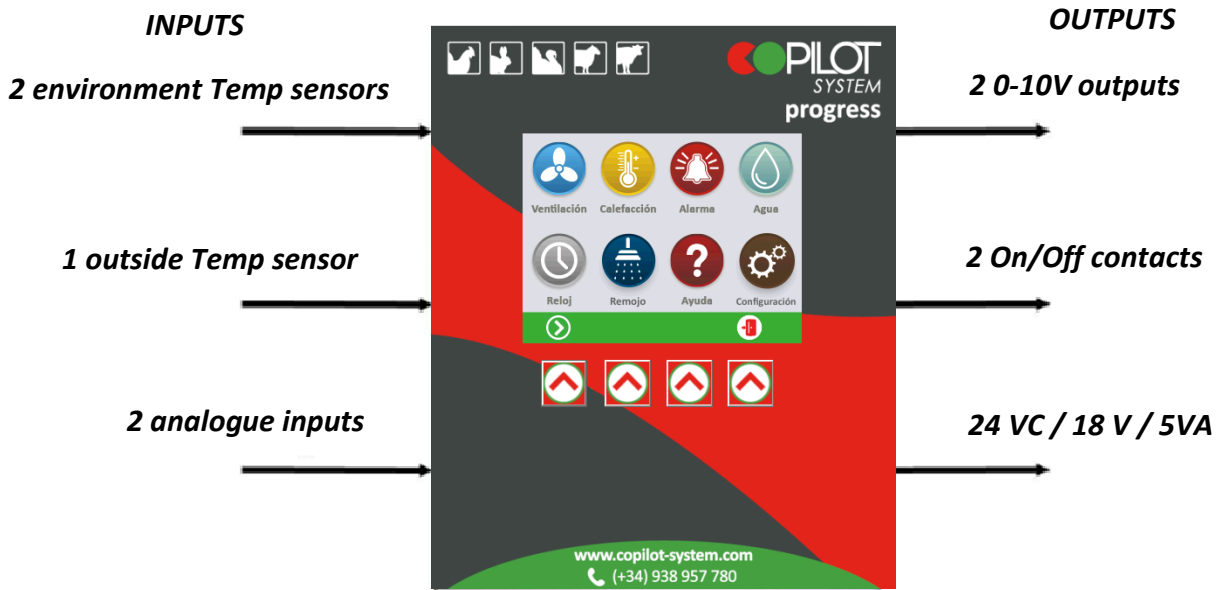

COPILOT NATURA

Static evolutionary regulation

Simplified management and comprehensive environmental control for pigs, poultry, rabbits, fatteners, etc.

FEATURES

- Water-tight PVC box with colour high resolution touch screen.
- Help keyboard with 4 keys.
- 3 inputs for temperature sensors, 2 inputs for environment ones and 1 input for outdoor one.
- 2 inputs for hygrometry, located sensor or positioning potentiometer.
- 3 contacts for alarm, cooling, heating or geared motor.
- 2 analogical outputs 0-10V for geared motor, heating, power box and ventilation.
- Power 230V–50hz.
- Power 24 VCC for motorized valve.
- Measures, mm: 190 x 240 x 110
- Temperature sensor is delivered with a 10m cable.
- It includes installing and management instructions.
- **Wi-fi Connection (Optional):** Remote access via Internet to information and to change parameters.

IT GOES OVER THE MAIN EUROPEAN REGULATIONS

TECHNICAL FEATURES

FUNCTIONS

- Simple programming with icons.
- Instant reading of temperatures and ventilation flow.
- Minimum ventilation and temperature rule according to age and weight.
- Temperature curves.
- Automatic adjustment, depending on outside temperature.
- Alarms for power supply and temperature.
- Automatic correction of the alarm settings for temperature, depending on outside temperature.
- Clearing out function.
- Keeps data in case of power failure.

ADDITIONAL CARDS

Up to 2 additional cards!

Consumption monitoring

- 2 On/Off contacts
- 2 counter inputs

- Wifi ECOW

Ventilation or windows control groups

- 8 On/Off contacts

IT GOES OVER THE MAIN EUROPEAN REGULATIONS