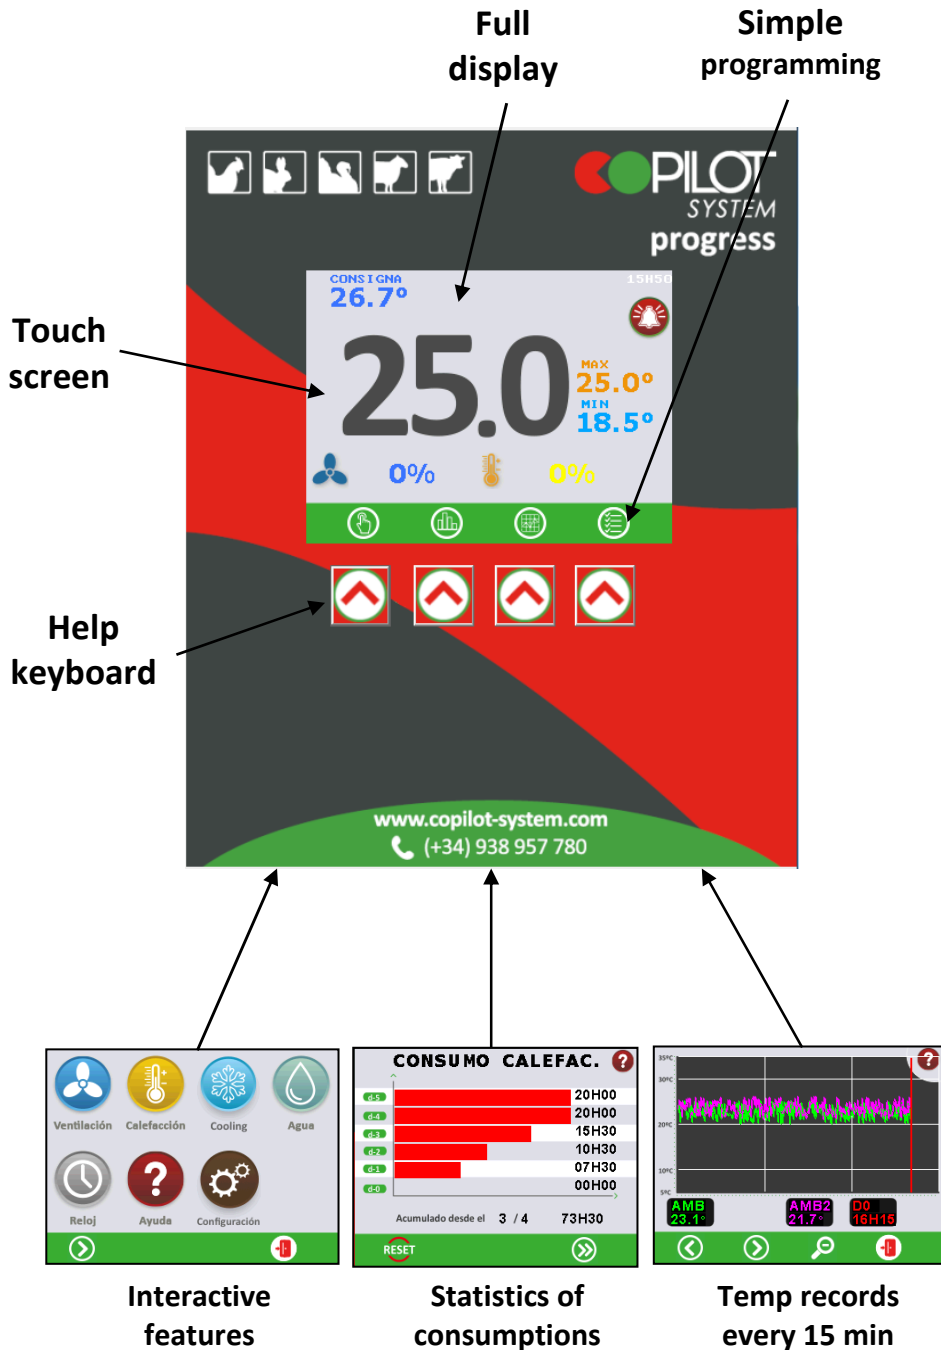

COPILOT NATURA

Static evolutionary regulation

Simplified management and comprehensive environmental control for pigs, poultry, rabbits, fatteners, etc.

FEATURES

- Water-tight PVC box with colour high resolution touch screen.
- Help keyboard with 4 keys.
- 3 inputs for temperature sensors, 2 inputs for environment ones and 1 input for outdoor one.
- 2 inputs for hygrometry, located sensor or positioning potentiometer.
- 3 contacts for alarm, cooling, heating or geared motor.
- 2 analogical outputs 0-10V for geared motor, heating, power box and ventilation.
- Power 230V–50hz.
- Power 24 VCC for motorized valve.
- Measures, mm: 190 x 240 x 110
- Temperature sensor is delivered with a 10m cable.
- It includes installing and management instructions.
- **Wi-fi Connection (Optional):** Remote access via Internet to information and to change parameters.

IT GOES OVER THE MAIN EUROPEAN REGULATIONS

TECHNICAL FEATURES

FUNCTIONS

- Simple programming with icons.
- Instant reading of temperatures and ventilation flow.
- Minimum ventilation and temperature rule according to age and weight.
- Temperature curves.
- Automatic adjustment, depending on outside temperature.
- Alarms for power supply and temperature.
- Automatic correction of the alarm settings for temperature, depending on outside temperature.
- Clearing out function.
- Keeps data in case of power failure.

ADDITIONAL CARDS

Up to 2 additional cards!

Consumption monitoring

- 2 On/Off contacts
- 2 counter inputs

- Wifi ECOW

Ventilation or windows control groups

- 8 On/Off contacts

IT GOES OVER THE MAIN EUROPEAN REGULATIONS